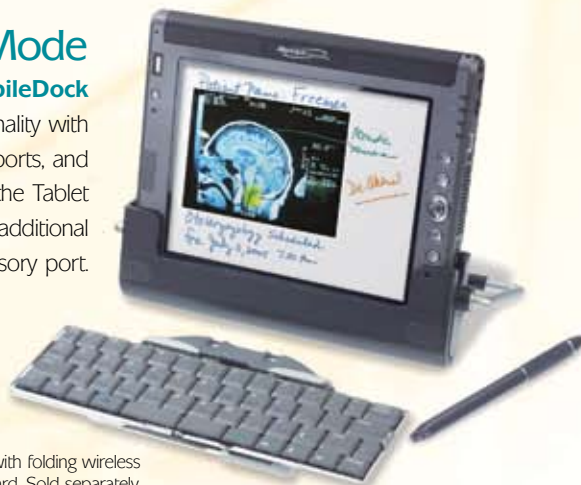

Travel Mode

Attach the slim, lightweight travel stand to the **MobileDock** docking cradle and take all of the LS800 functionality with you. The MobileDock replicates all of your LS800 ports, and when used with an AC power adapter, powers the Tablet PC and charges the battery. It also provides two additional USB ports and a Motion Accessory port.

Shown with folding wireless keyboard. Sold separately.